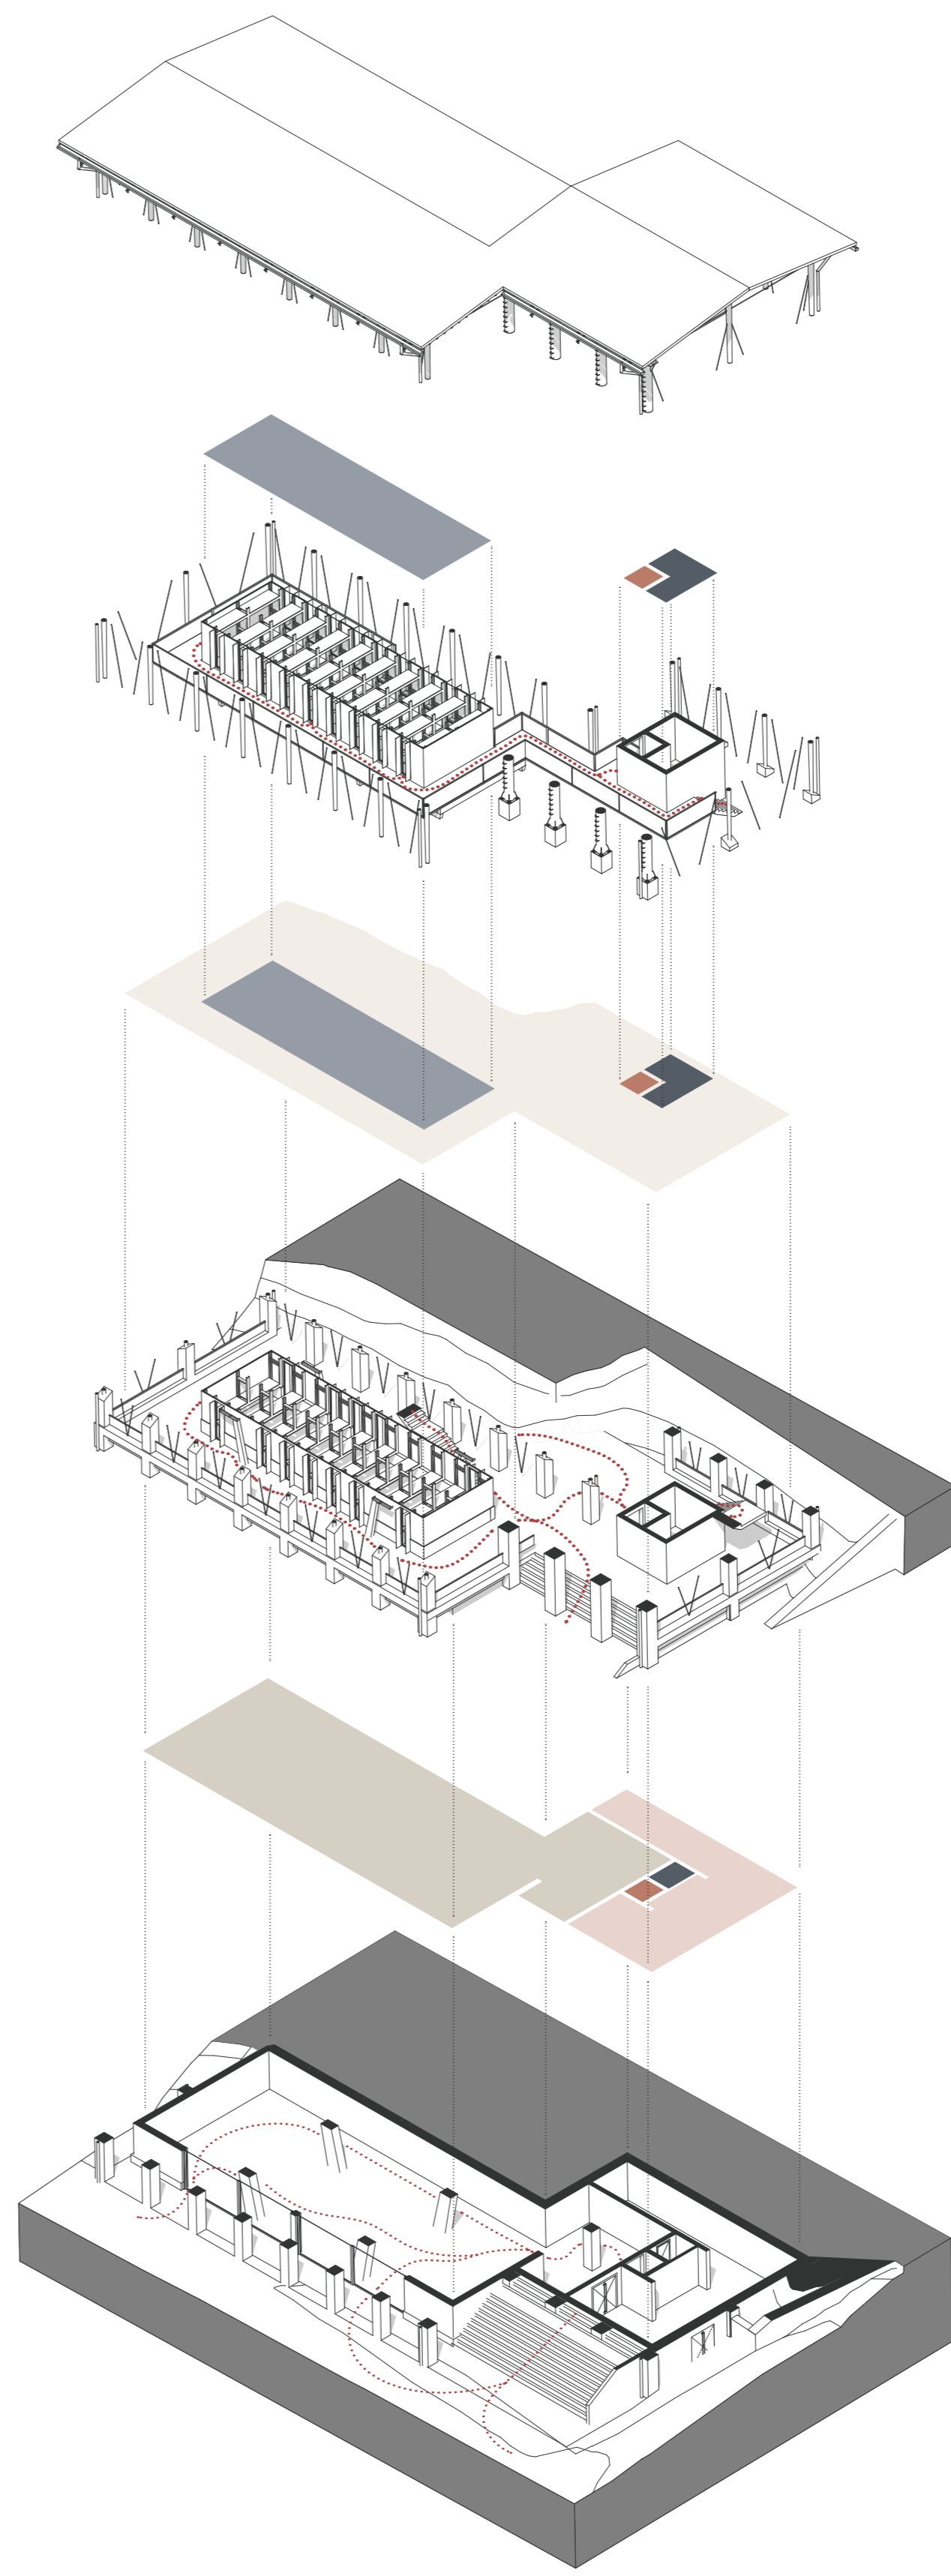

MUSEUM MILE VADUZ

Ground Figure Plan: Pedestrian Zone with Museums & Sculptures

1:1000

2. Second Floor	
Visible Storage Museum	80 m ²
Storage	
Elevator	

1. First Floor	
Covered Outdoor Area & Exhibition: The Lost Ski Museum	300 m ²
Visible Storage Museum	80 m ²
Wardrobe / Lockers	
Elevator	

0. Ground Floor	
Liechtenstien Center	240 m ²
Storage / Office	100 m ²
Sanitary Facilities	
Elevator	

Kunstmuseum Liechtenstein

Hilti Art Foundation

Kunstraum Engländerbau

Liechtensteinisches Landesmuseum

Z-cube by Georg Malin

Figure in a Shelter by Henry Moore

Reclining Woman by Fernando Botero

High seat by Robert Indermaur

The room arrester by Max Grüter

Grass by Regina Marxer

The prayer of Heinz Mack

The prayer of Heinz Mack