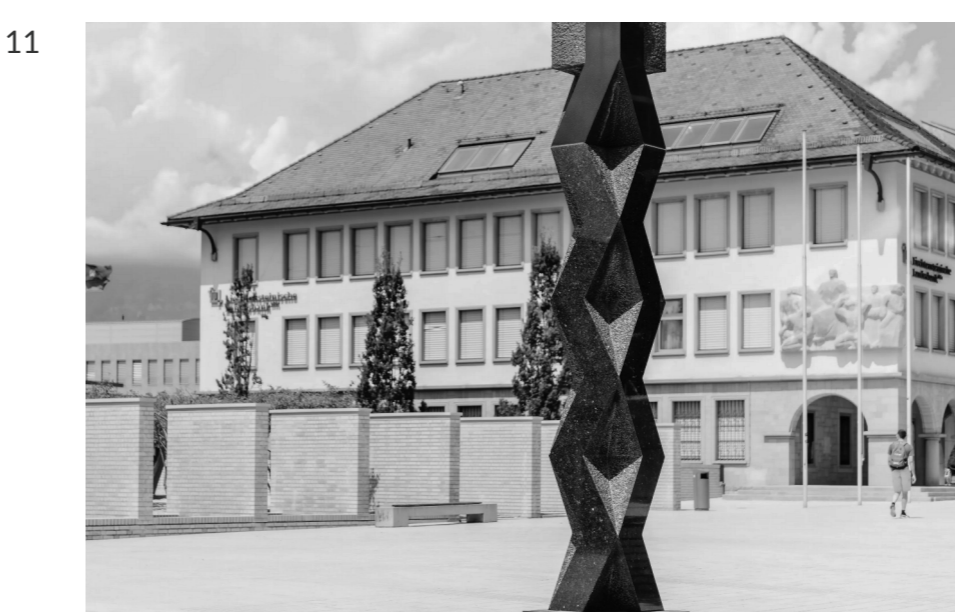

MUSEUM MILE VADUZ

Ground Figure Plan: Pedestrian Zone with Museums & Sculptures

1:1000

2. Second Floor	
Visible Storage Museum	80 m ²
Storage	
Elevator	

1. First Floor	
Covered Outdoor Area & Exhibition: The Lost Ski Museum	300 m ²
Visible Storage Museum	80 m ²
Wardrobe / Lockers	
Elevator	

Z-cube by Georg Malin

Figure in a Shelter by Henry Moore

Reclining Woman by Fernando Botero

High seat by Robert Indermaur

The room arrester by Max Grüter

Grass by Regina Marxer

The prayer of Heinz Mack

The prayer of Heinz Mack